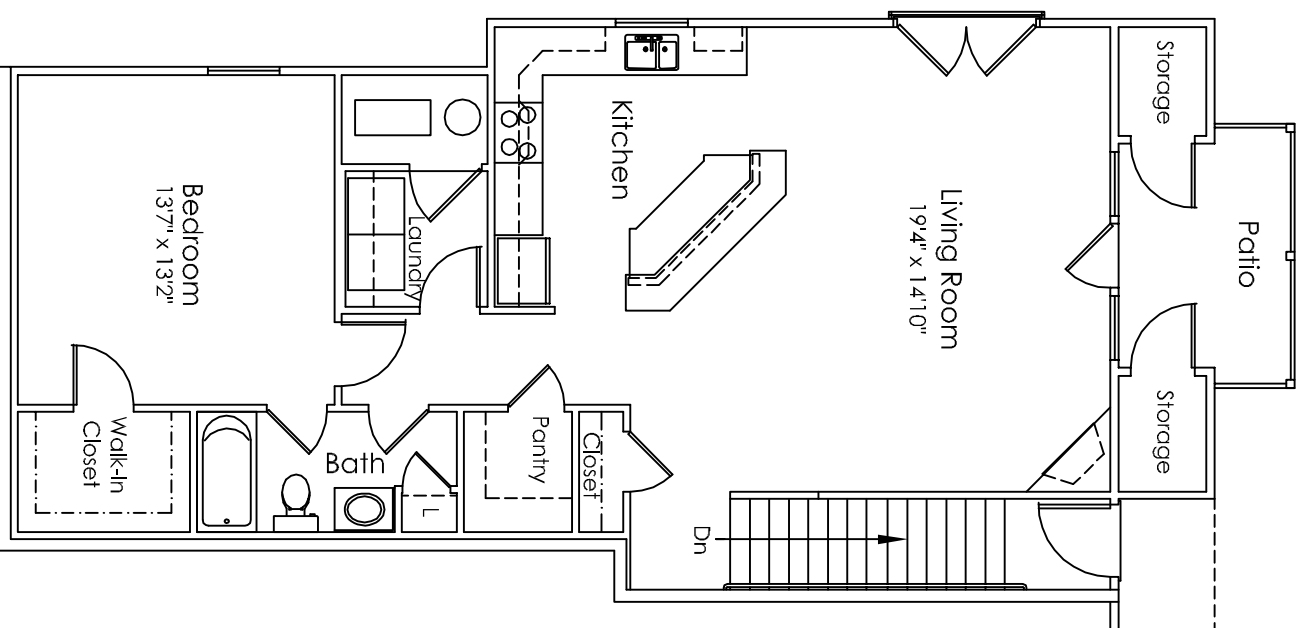

**THE CHATEAU
DETACHED GARAGE**

THE CHATEAU - 1 BEDROOM & 1 BATH

1027 S.F. OF LIVING SPACE

**CUGINI & CAPOCCIA
BUILDERS INC.**

155 GREEN MEADOWS DRIVE SOUTH
LEWIS CENTER, OHIO 43035